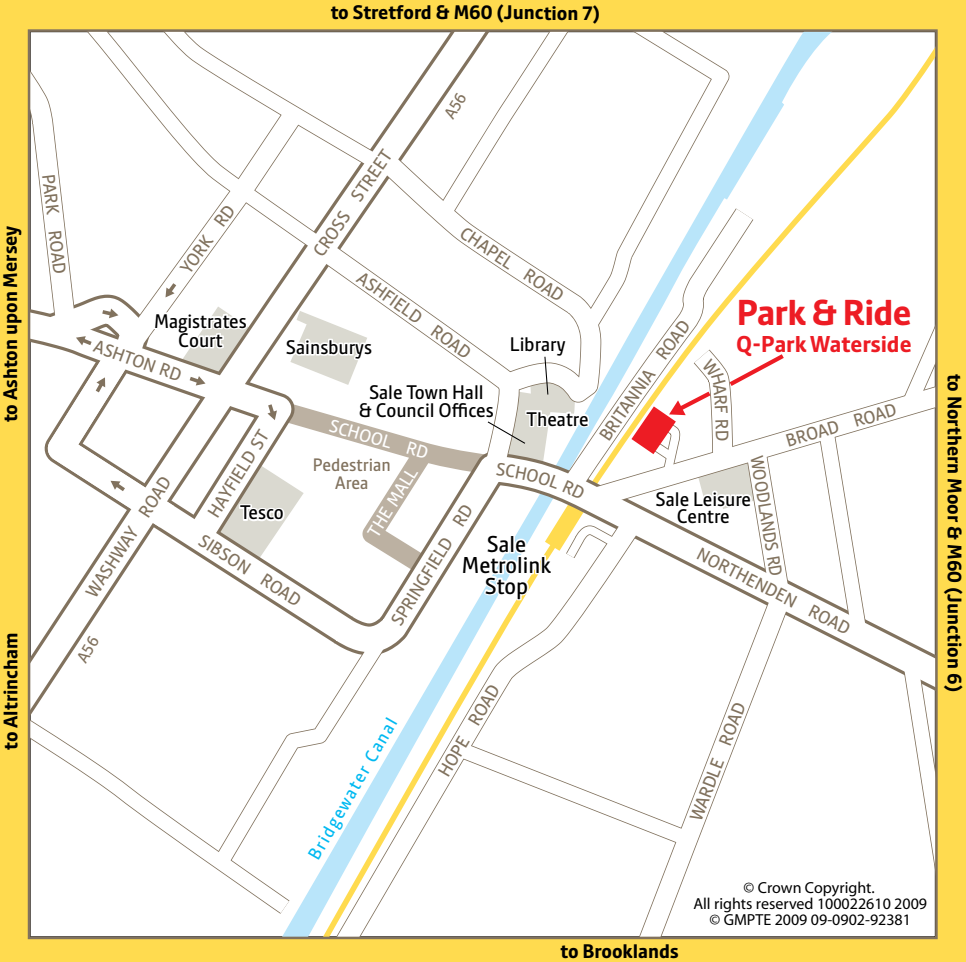

Opens
Monday 28
September
2009

www.metrolink.co.uk
www.q-park.co.uk
www.saferparking.com

**The new Park & Ride
at Sale costs only £6
including parking and
return tram journey to
Manchester city centre.**

If you are looking for fast and convenient travel to Manchester city centre, we have the perfect solution.

We now have a new Park & Ride at Sale that is safe and convenient to use. Tickets cost only £6 including parking and return tram journey to Manchester city centre. Simply buy your ticket at Q-Park Waterside car park and you can leave your car right up to the last return tram.

Sale Metrolink Park & Ride car park is operated by Q-Park who provide a high standard parking experience with their stylish, well-lit, safe and convenient facilities and excellent customer service.

The modern multi-storey car park with 400 spaces is located opposite Sale Metrolink stop, just off Broad Road (set your Sat Nav to M33 2AE).