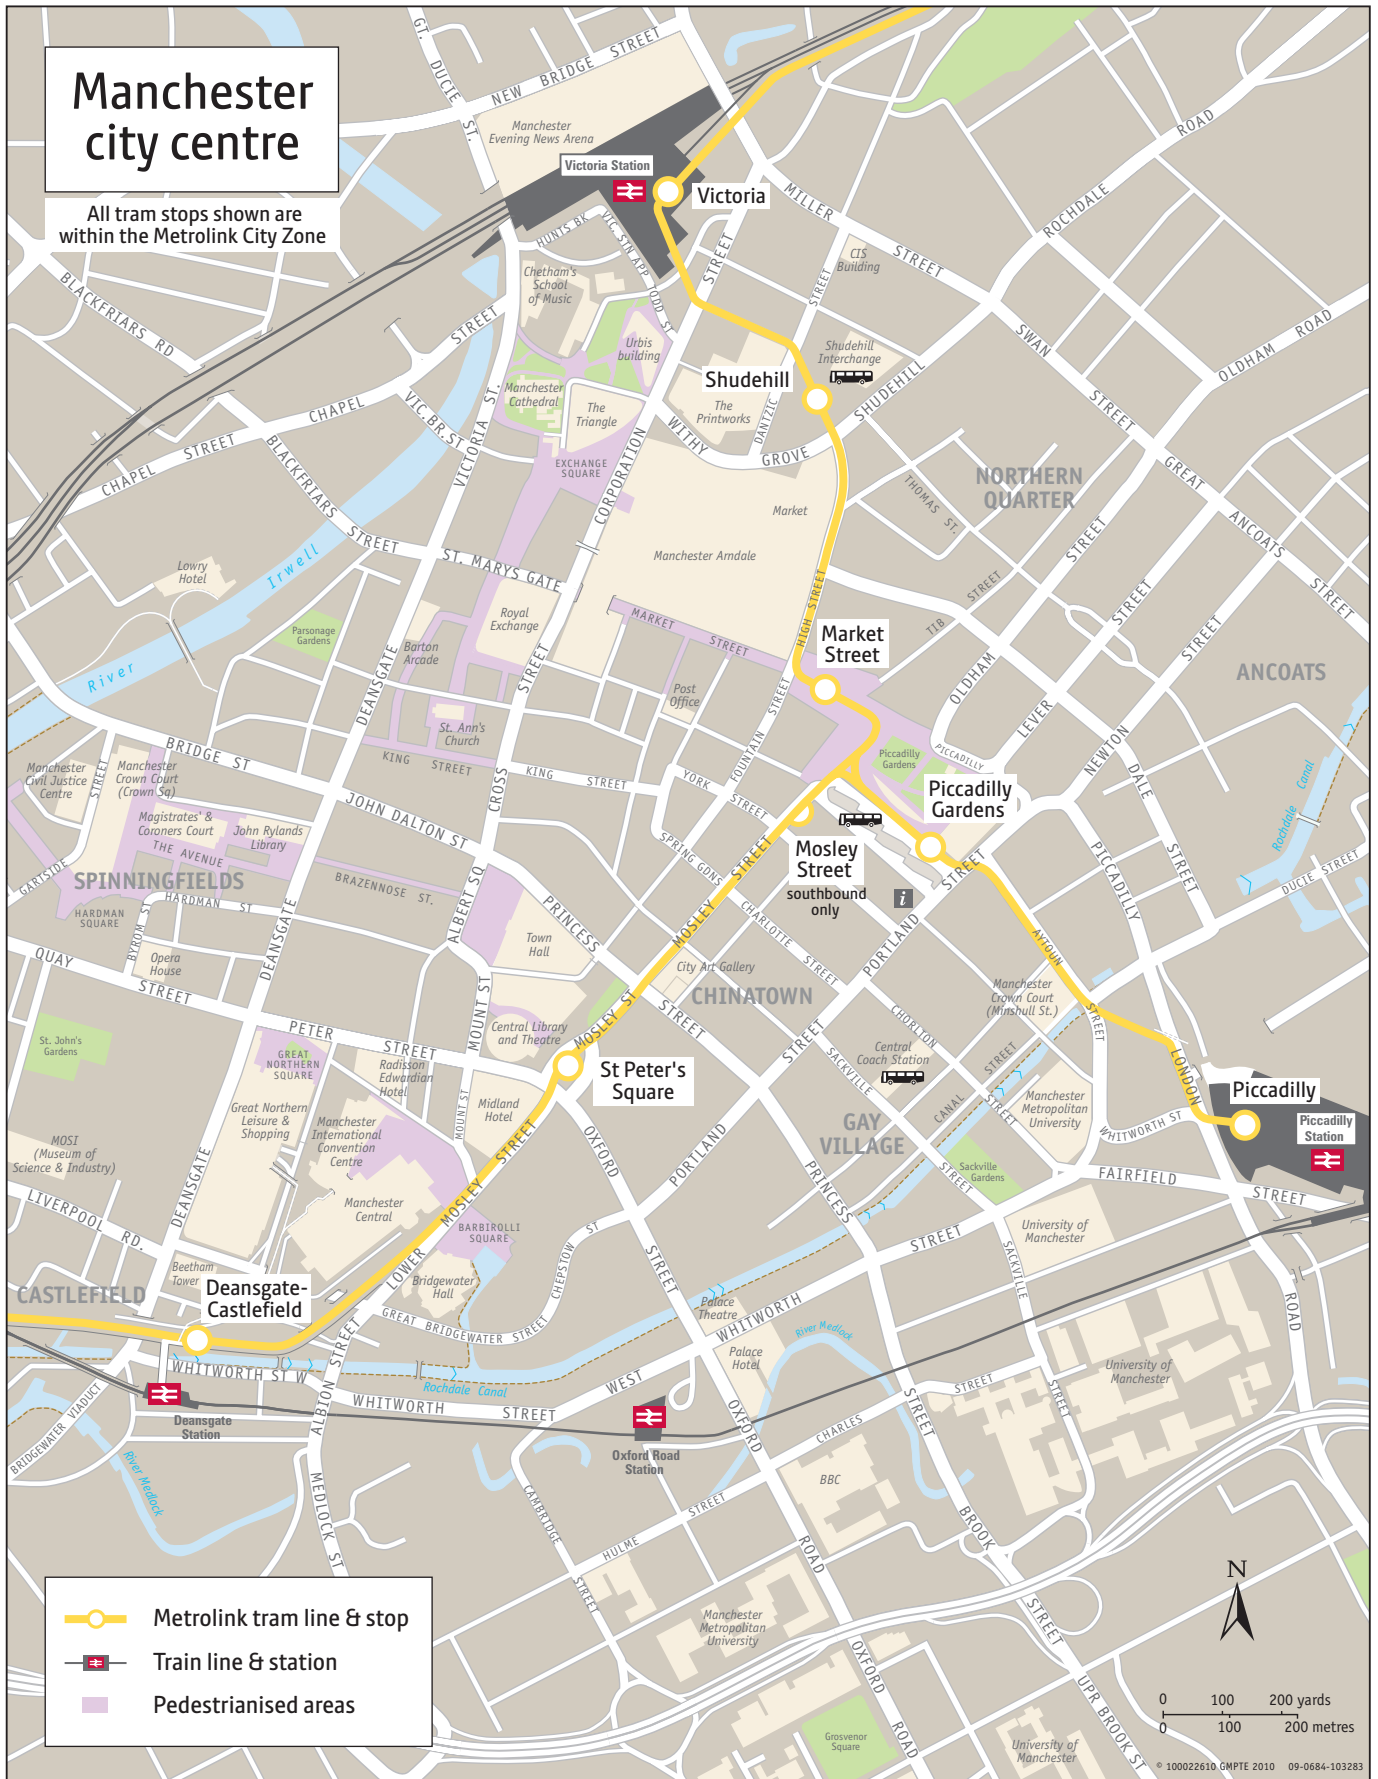

Manchester city centre

All tram stops shown are within the Metrolink City Zone

-  Metrolink tram line & stop
-  Train line & station
-  Pedestrianised areas