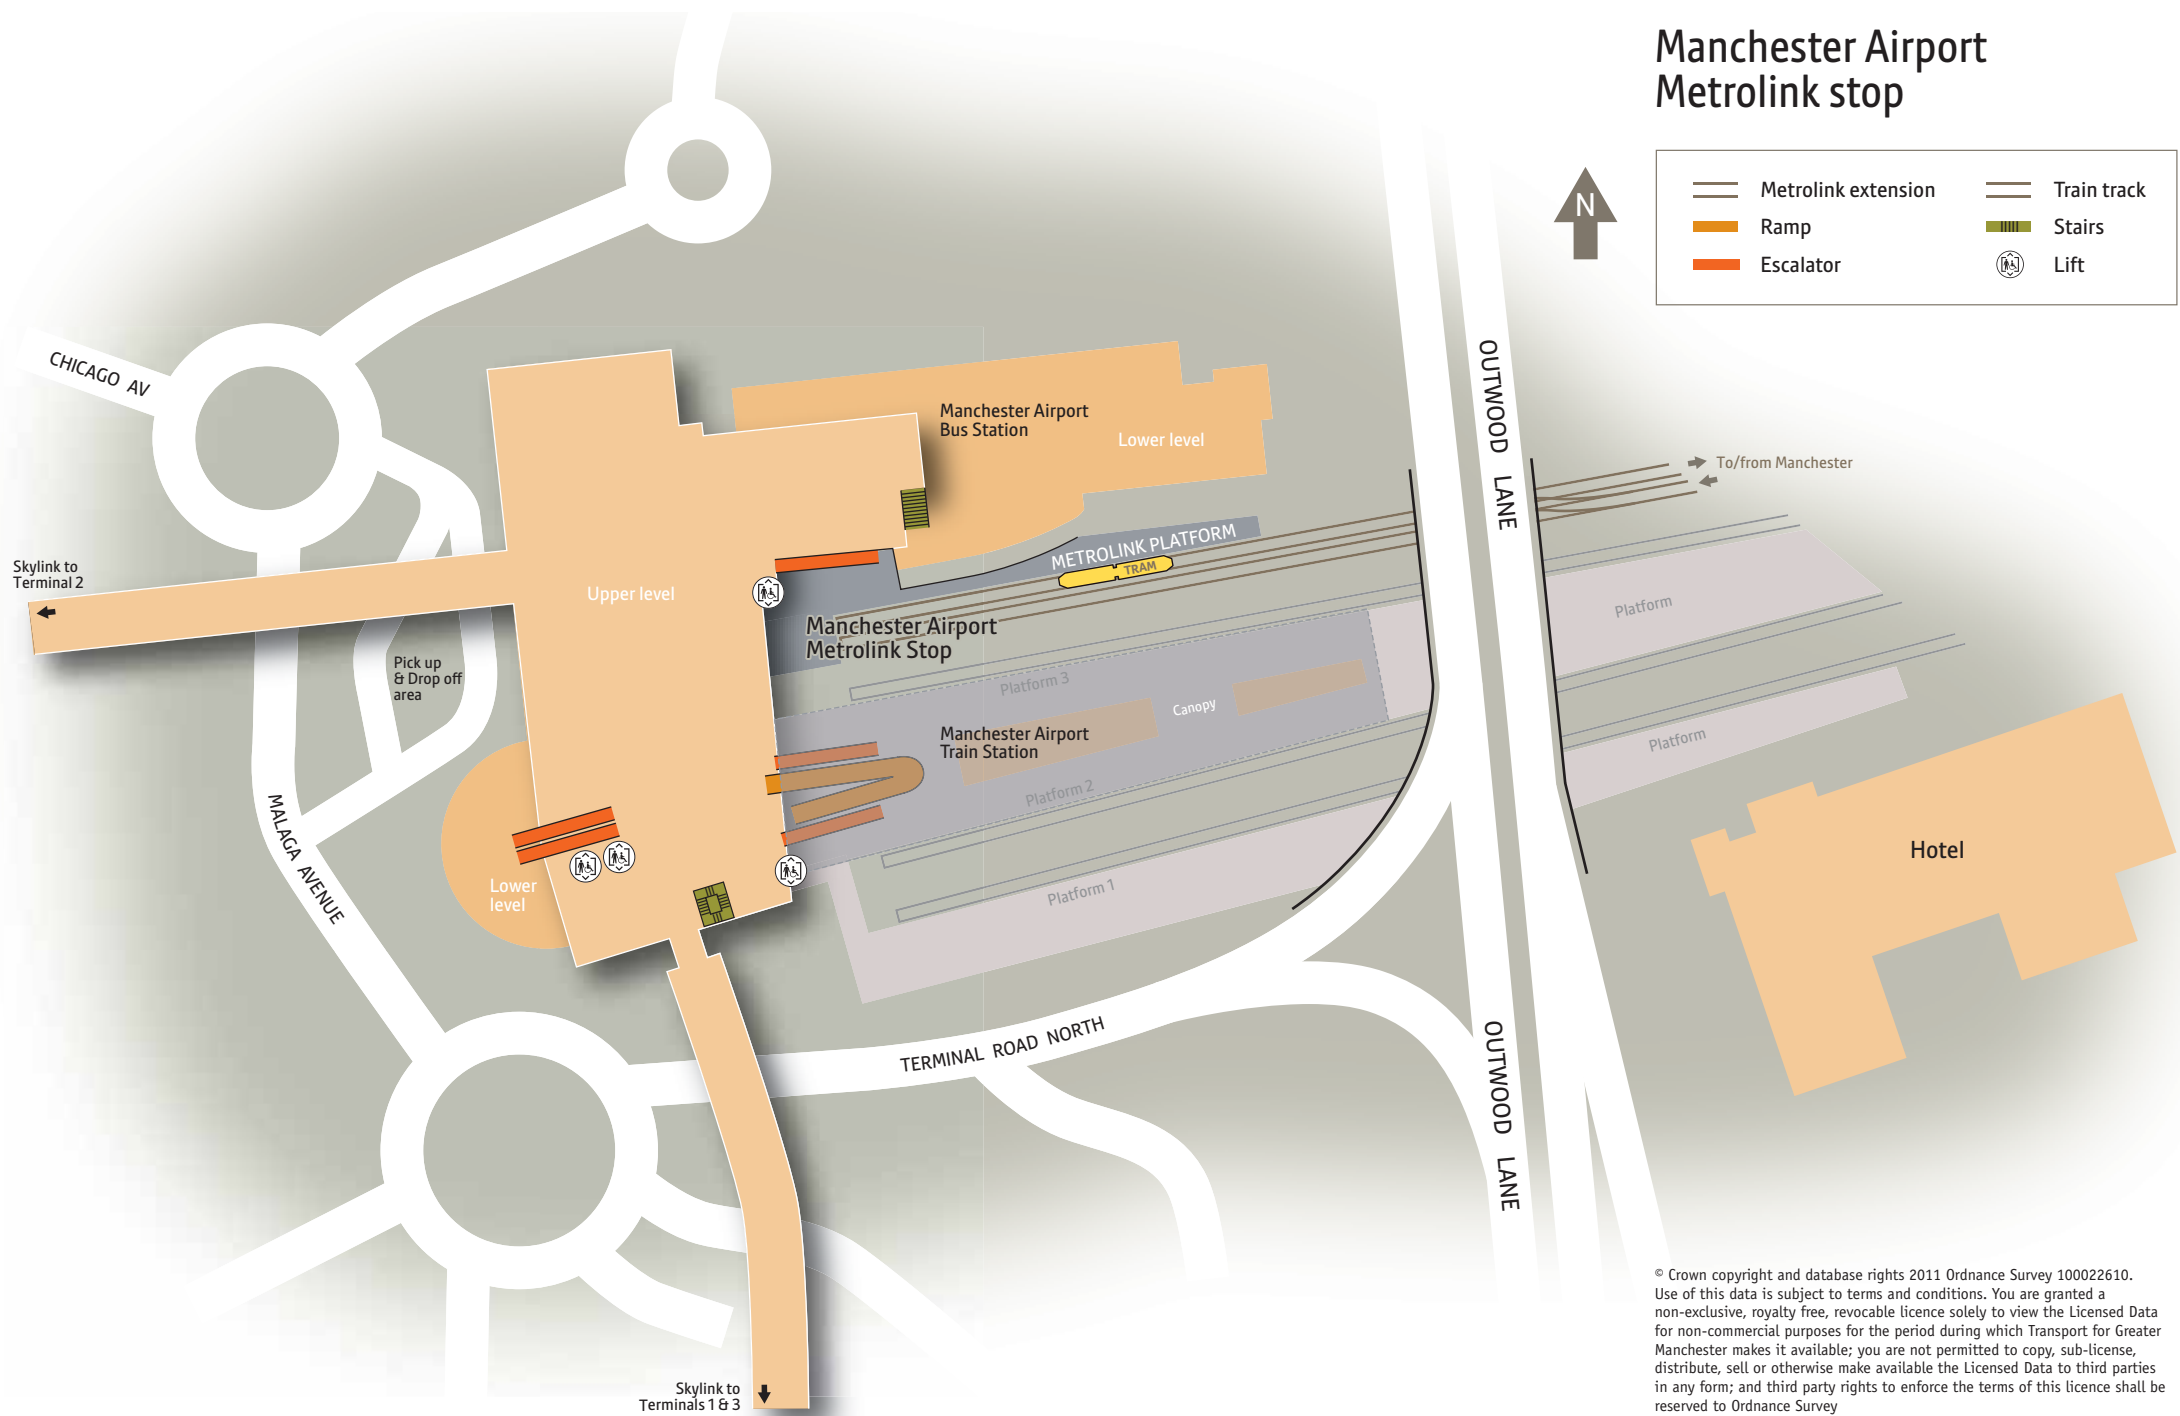

Manchester Airport Metrolink stop

This is a preliminary design and may be subject to change

© Crown copyright and database rights 2011 Ordnance Survey 100022610. Use of this data is subject to terms and conditions. You are granted a non-exclusive, royalty free, revocable licence solely to view the Licensed Data for non-commercial purposes for the period during which Transport for Greater Manchester makes it available; you are not permitted to copy, sub-licence, distribute, sell or otherwise make available the Licensed Data to third parties in any form; and third party rights to enforce the terms of this licence shall be reserved to Ordnance Survey

© Transport for Greater Manchester 2011 11-0084-111083

Note: Not all buildings are shown