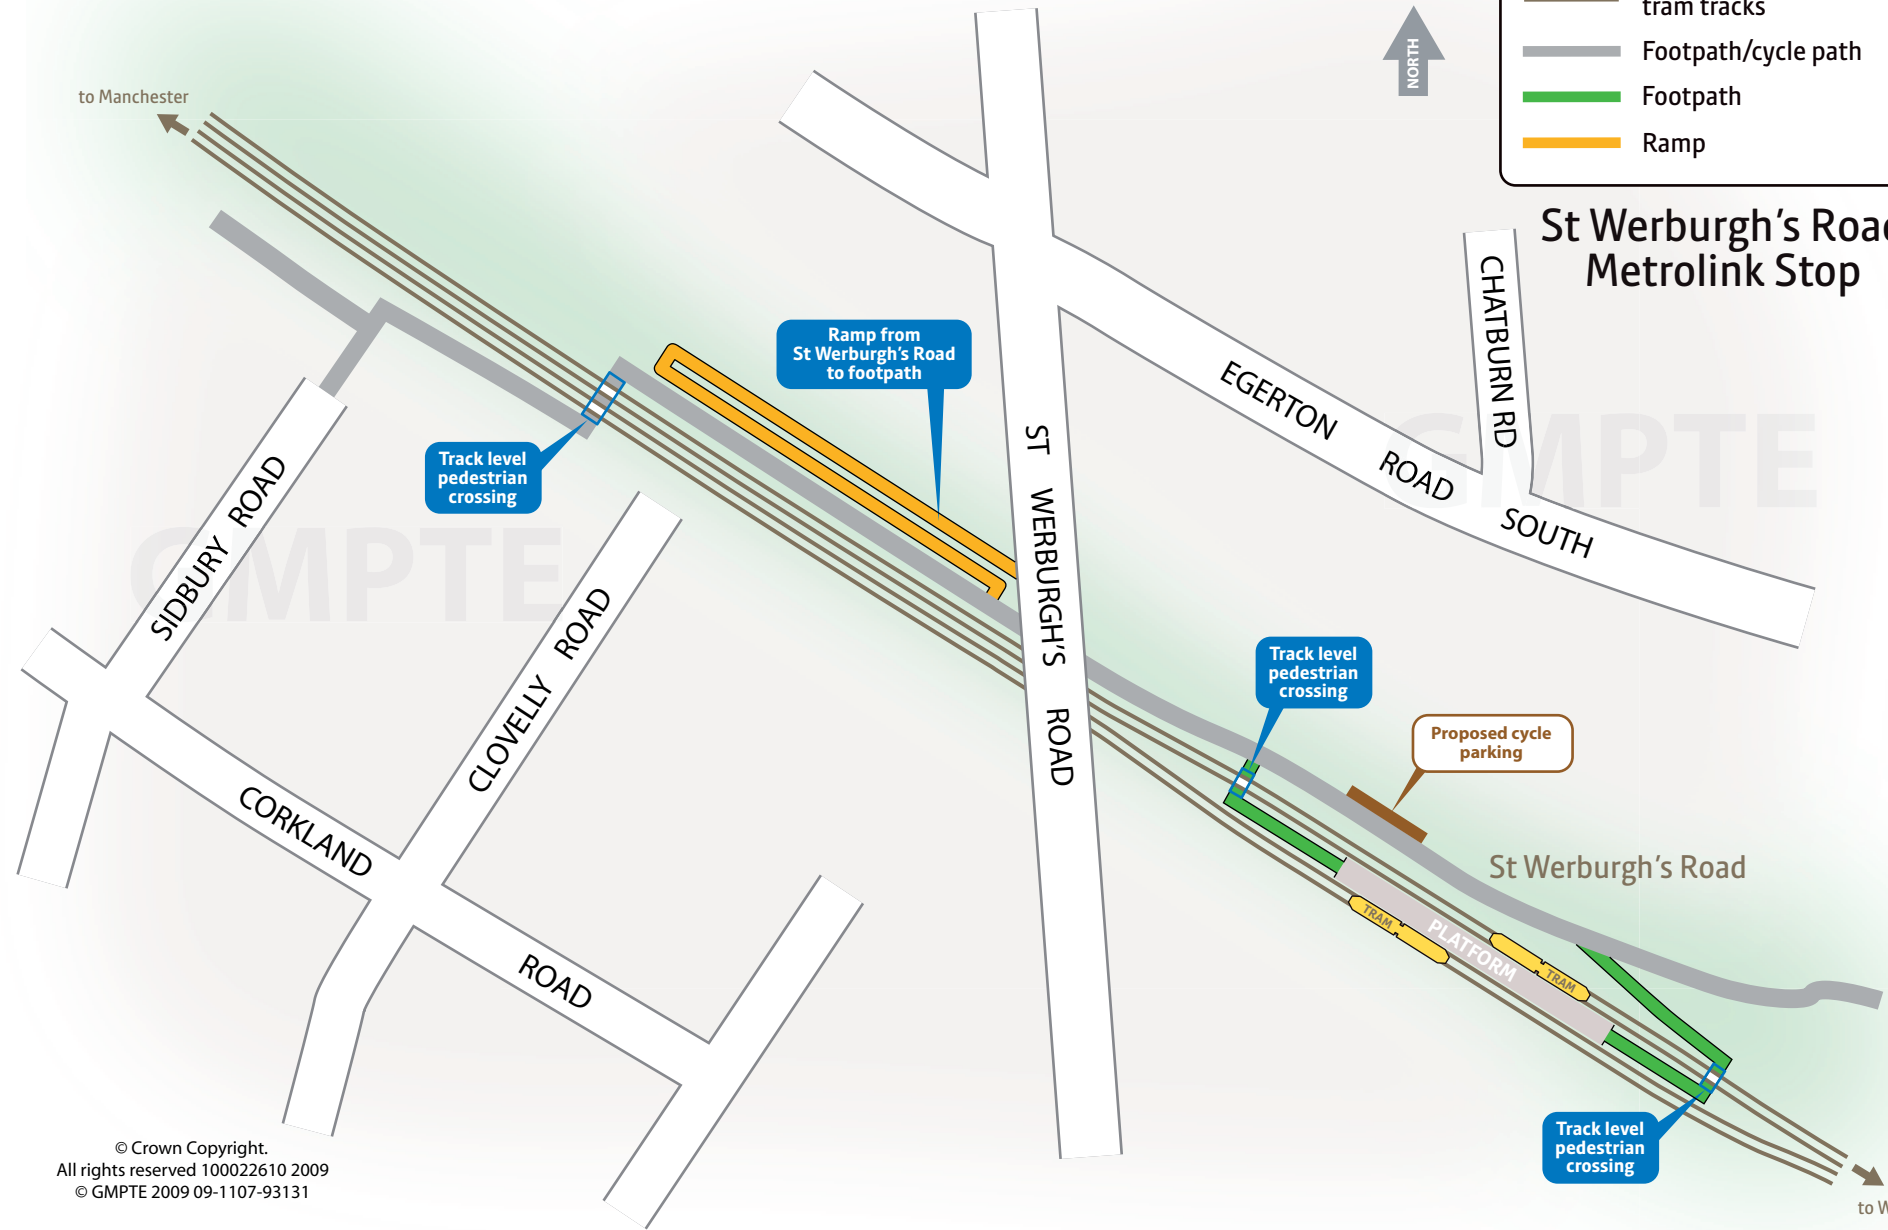

-  Metrolink extension tram tracks
-  Footpath/cycle path
-  Footpath
-  Ramp

St Werburgh's Road Metrolink Stop

to Manchester

to Withington

© Crown Copyright.
 All rights reserved 100022610 2009
 © GMPT 2009 09-1107-93131