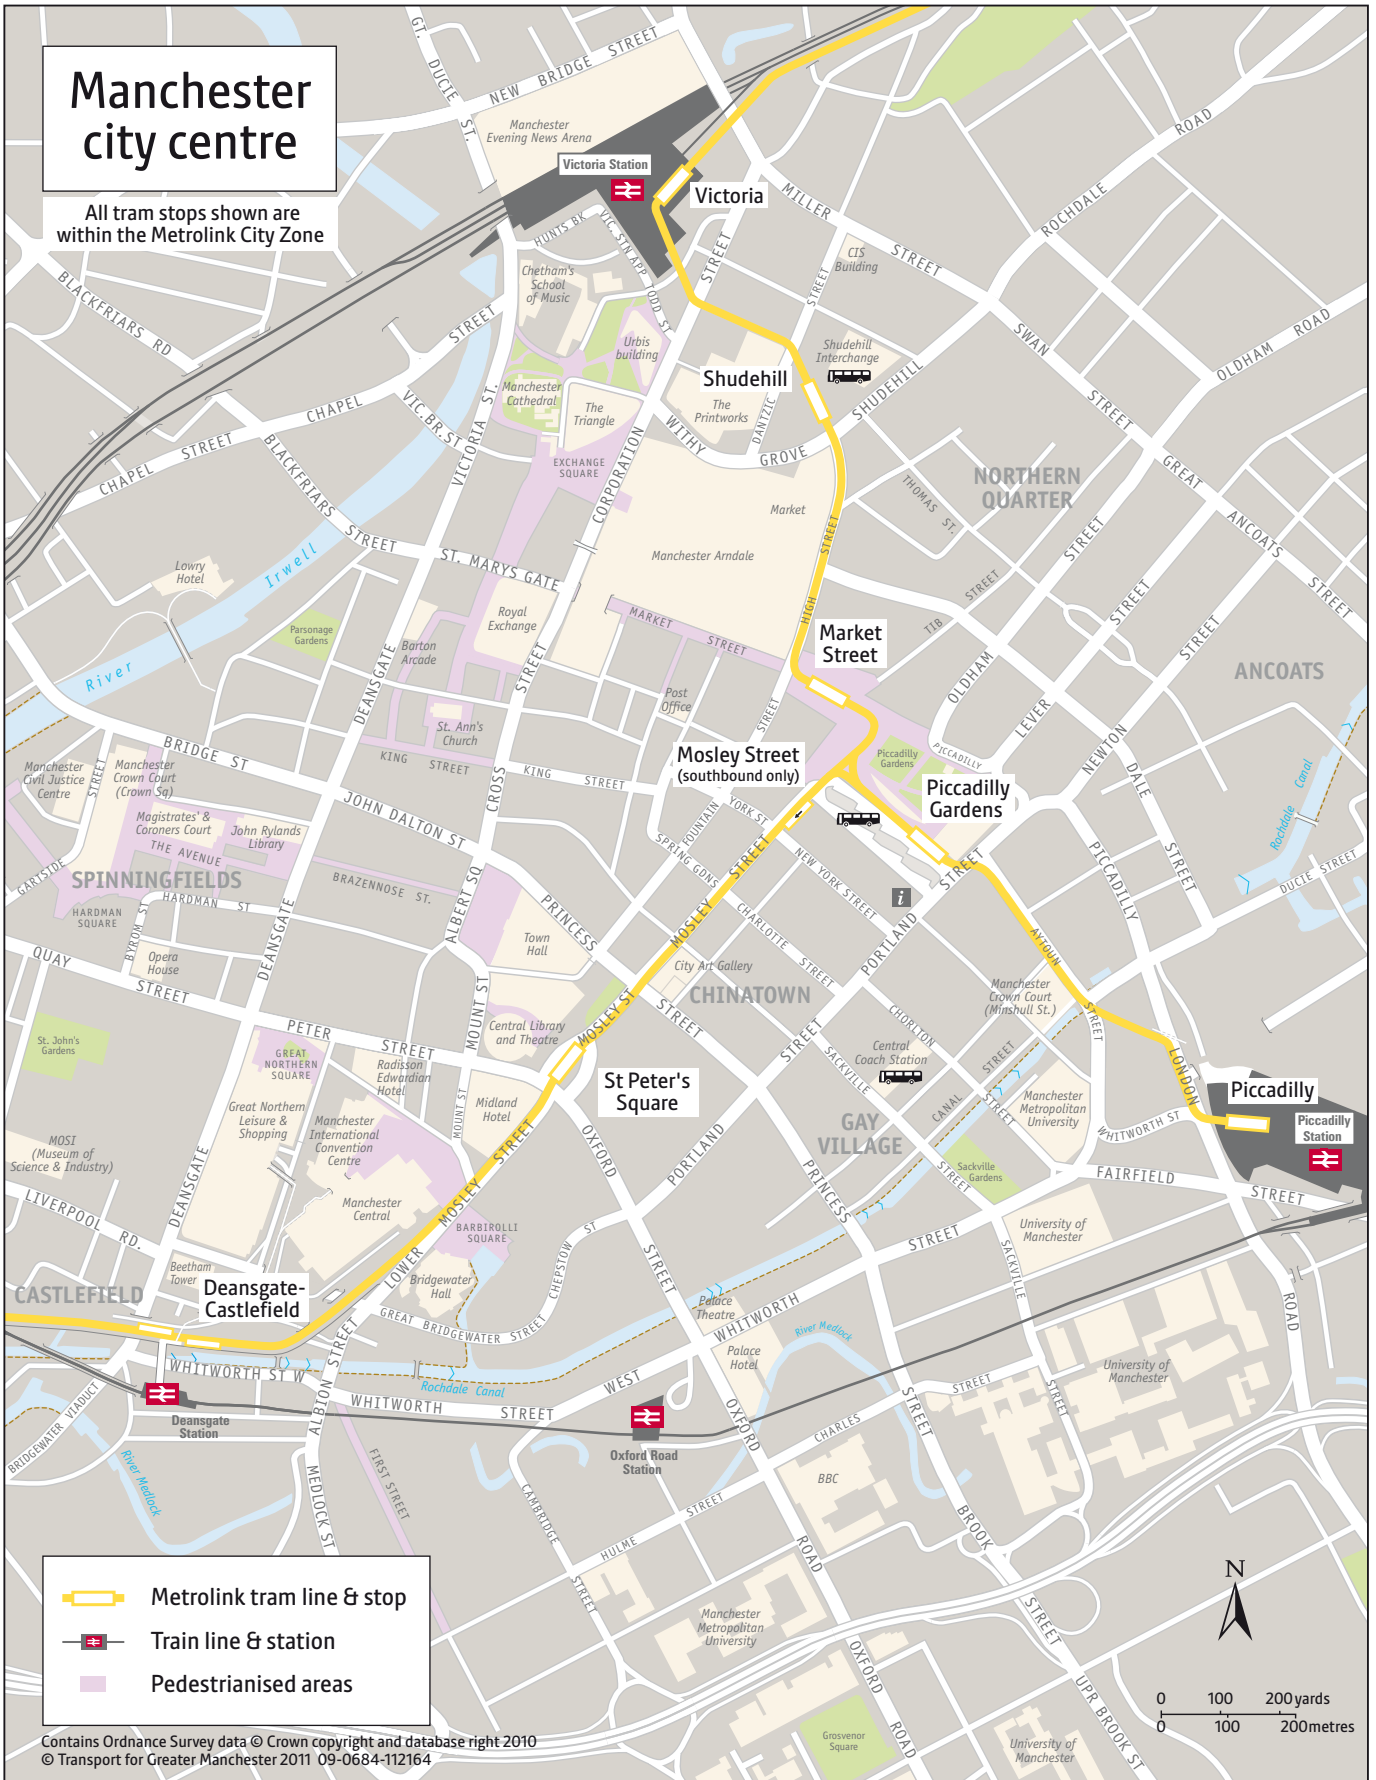

Manchester city centre

All tram stops shown are within the Metrolink City Zone

-  Metrolink tram line & stop
-  Train line & station
-  Pedestrianised areas

N

 0 100 200 yards
 0 100 200metres

Contains Ordnance Survey data © Crown copyright and database right 2010
 © Transport for Greater Manchester 2011 09-0684-112164