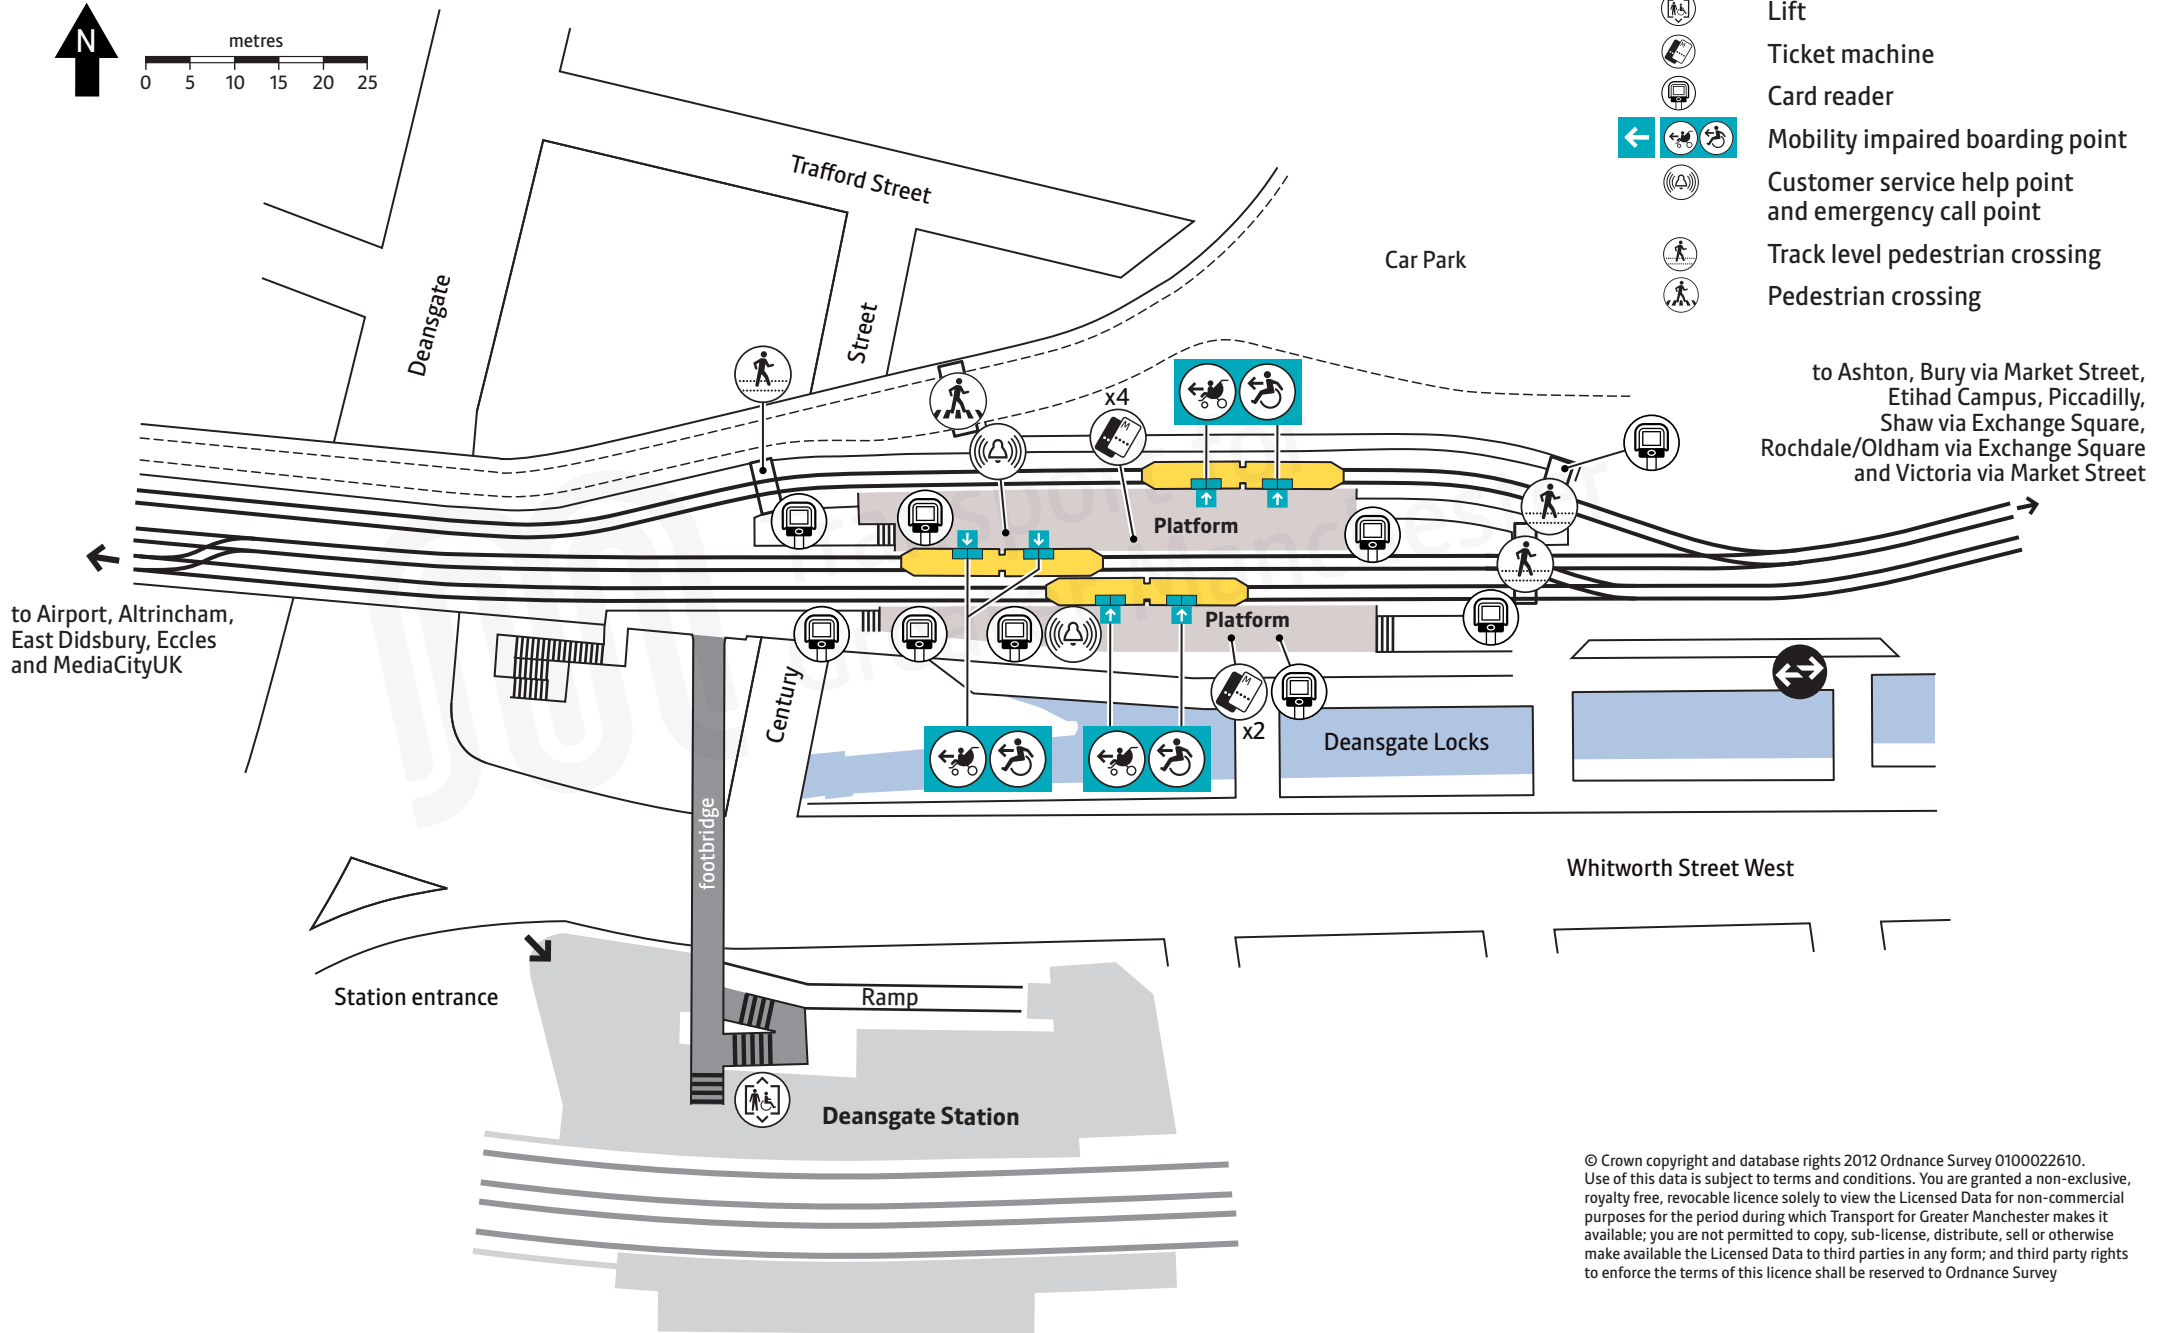

# Deansgate-Castlefield Metrolink stop

- Metrolink
- Stop entrance / exit
- Steps
- Lift
- Ticket machine
- Card reader
- Mobility impaired boarding point
- Customer service help point and emergency call point
- Track level pedestrian crossing
- Pedestrian crossing

© Crown copyright and database rights 2012 Ordnance Survey 0100022610. Use of this data is subject to terms and conditions. You are granted a non-exclusive, royalty free, revocable licence solely to view the Licensed Data for non-commercial purposes for the period during which Transport for Greater Manchester makes it available; you are not permitted to copy, sub-license, distribute, sell or otherwise make available the Licensed Data to third parties in any form; and third party rights to enforce the terms of this licence shall be reserved to Ordnance Survey