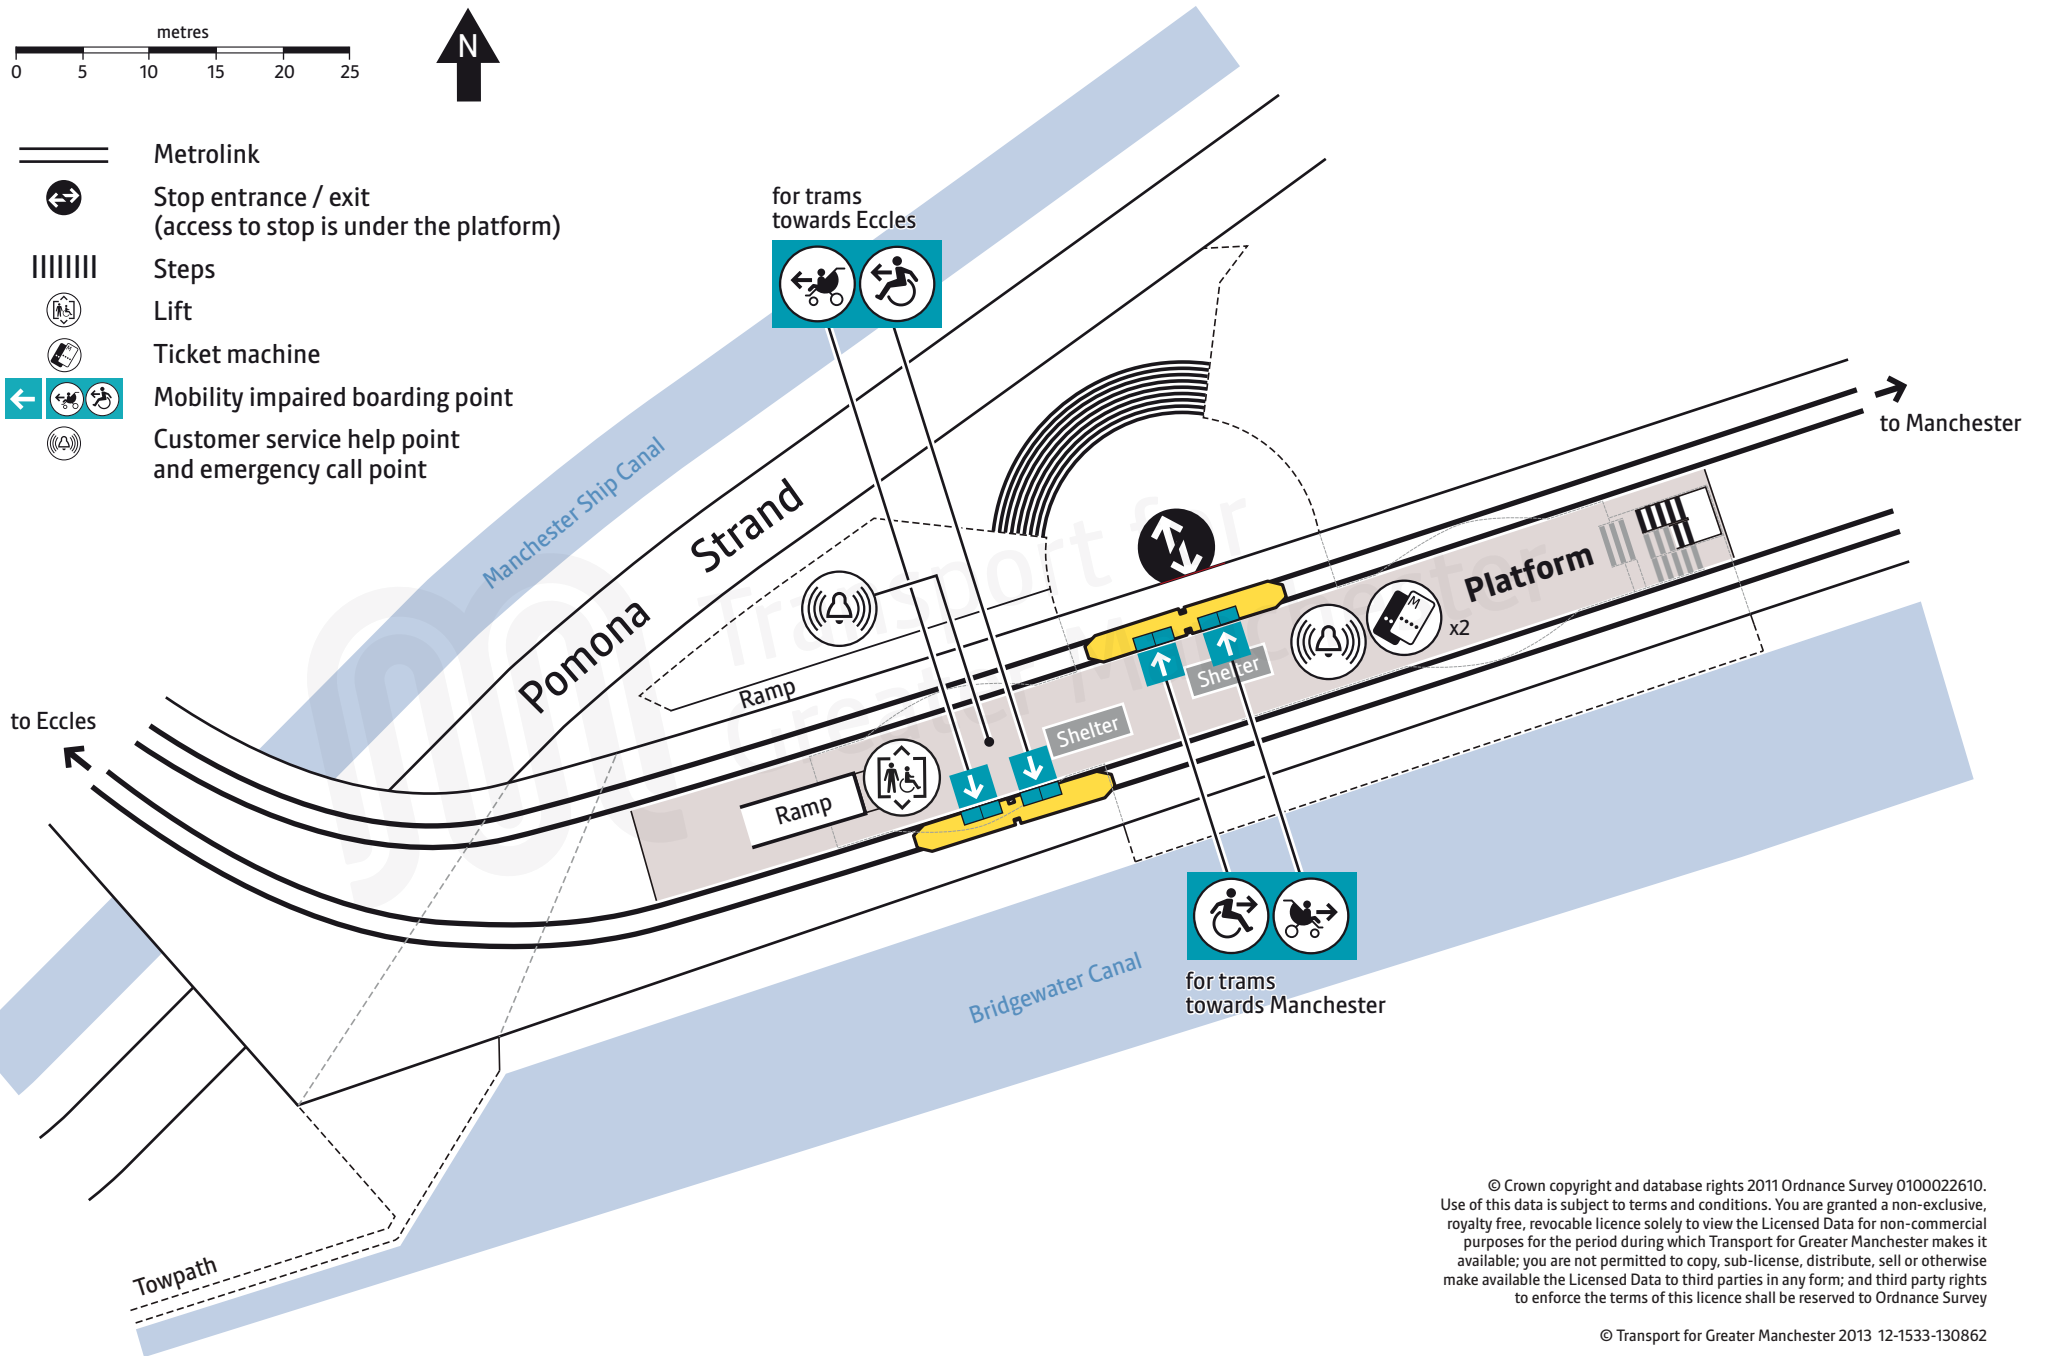

Pomona Metrolink stop

-  Metrolink
-  Stop entrance / exit
(access to stop is under the platform)
-  Steps
-  Lift
-  Ticket machine
-  Mobility impaired boarding point
-  Customer service help point
and emergency call point

© Crown copyright and database rights 2011 Ordnance Survey 0100022610. Use of this data is subject to terms and conditions. You are granted a non-exclusive, royalty free, revocable licence solely to view the Licensed Data for non-commercial purposes for the period during which Transport for Greater Manchester makes it available; you are not permitted to copy, sub-license, distribute, sell or otherwise make available the Licensed Data to third parties in any form; and third party rights to enforce the terms of this licence shall be reserved to Ordnance Survey