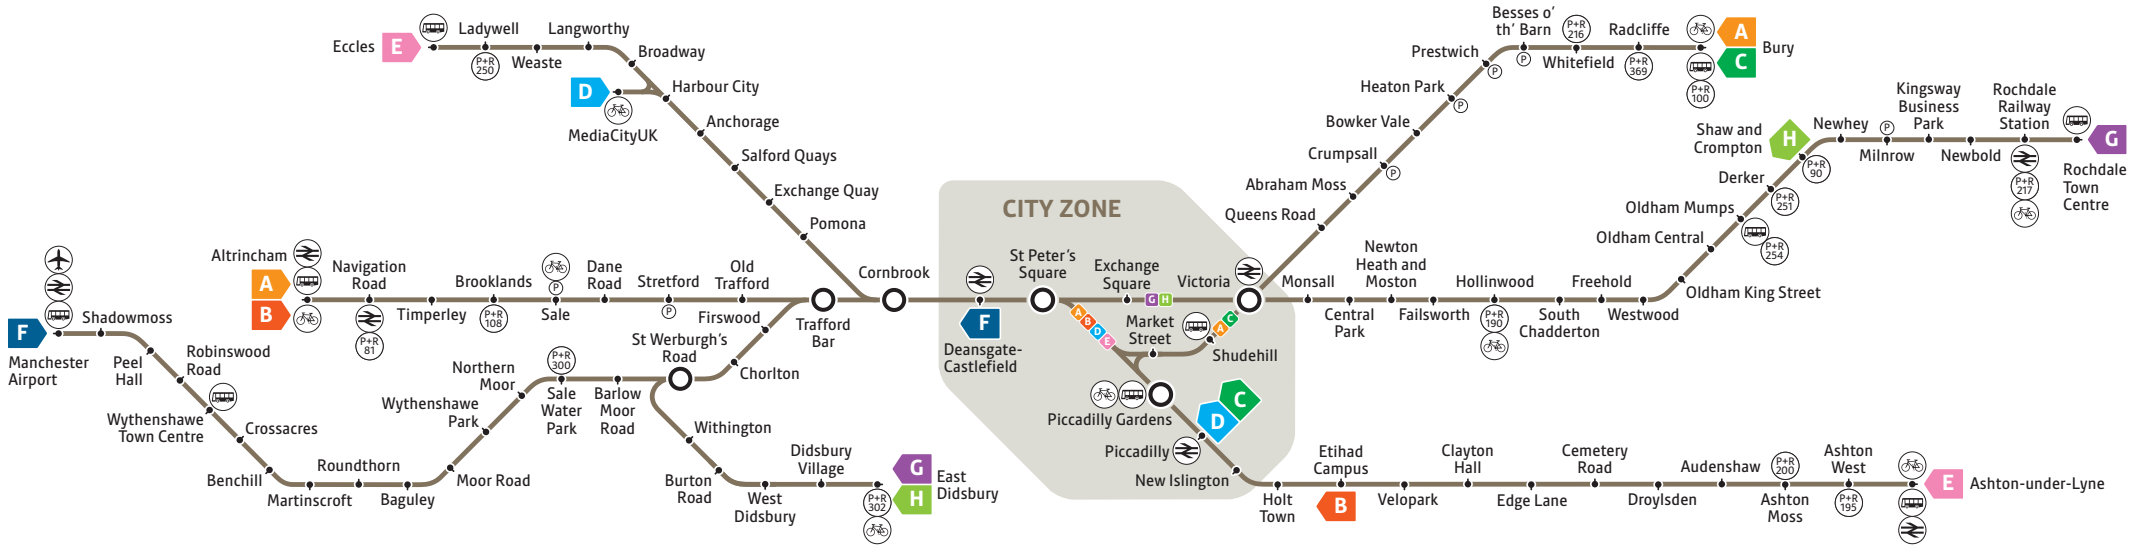

Greater Manchester tram network map

Services

- A Altrincham – Bury A
- B Altrincham – Etihad Campus B
- C Bury – Piccadilly C
- D MediaCityUK – Piccadilly D
- E Ashton-under-Lyne – Eccles E
- F Manchester Airport – Deansgate-Castlefield F
- G East Didsbury – Rochdale Town Centre G
- H East Didsbury – Shaw and Crompton H

Key

- Metrolink stop
- Change with other services
- Service travels via
- Bus interchange
- Rail interchange
- Park + Ride
- Car Park
Limited spaces available
- Cycle hub
Membership required

Check your tram times at www.metrolink.co.uk before travelling