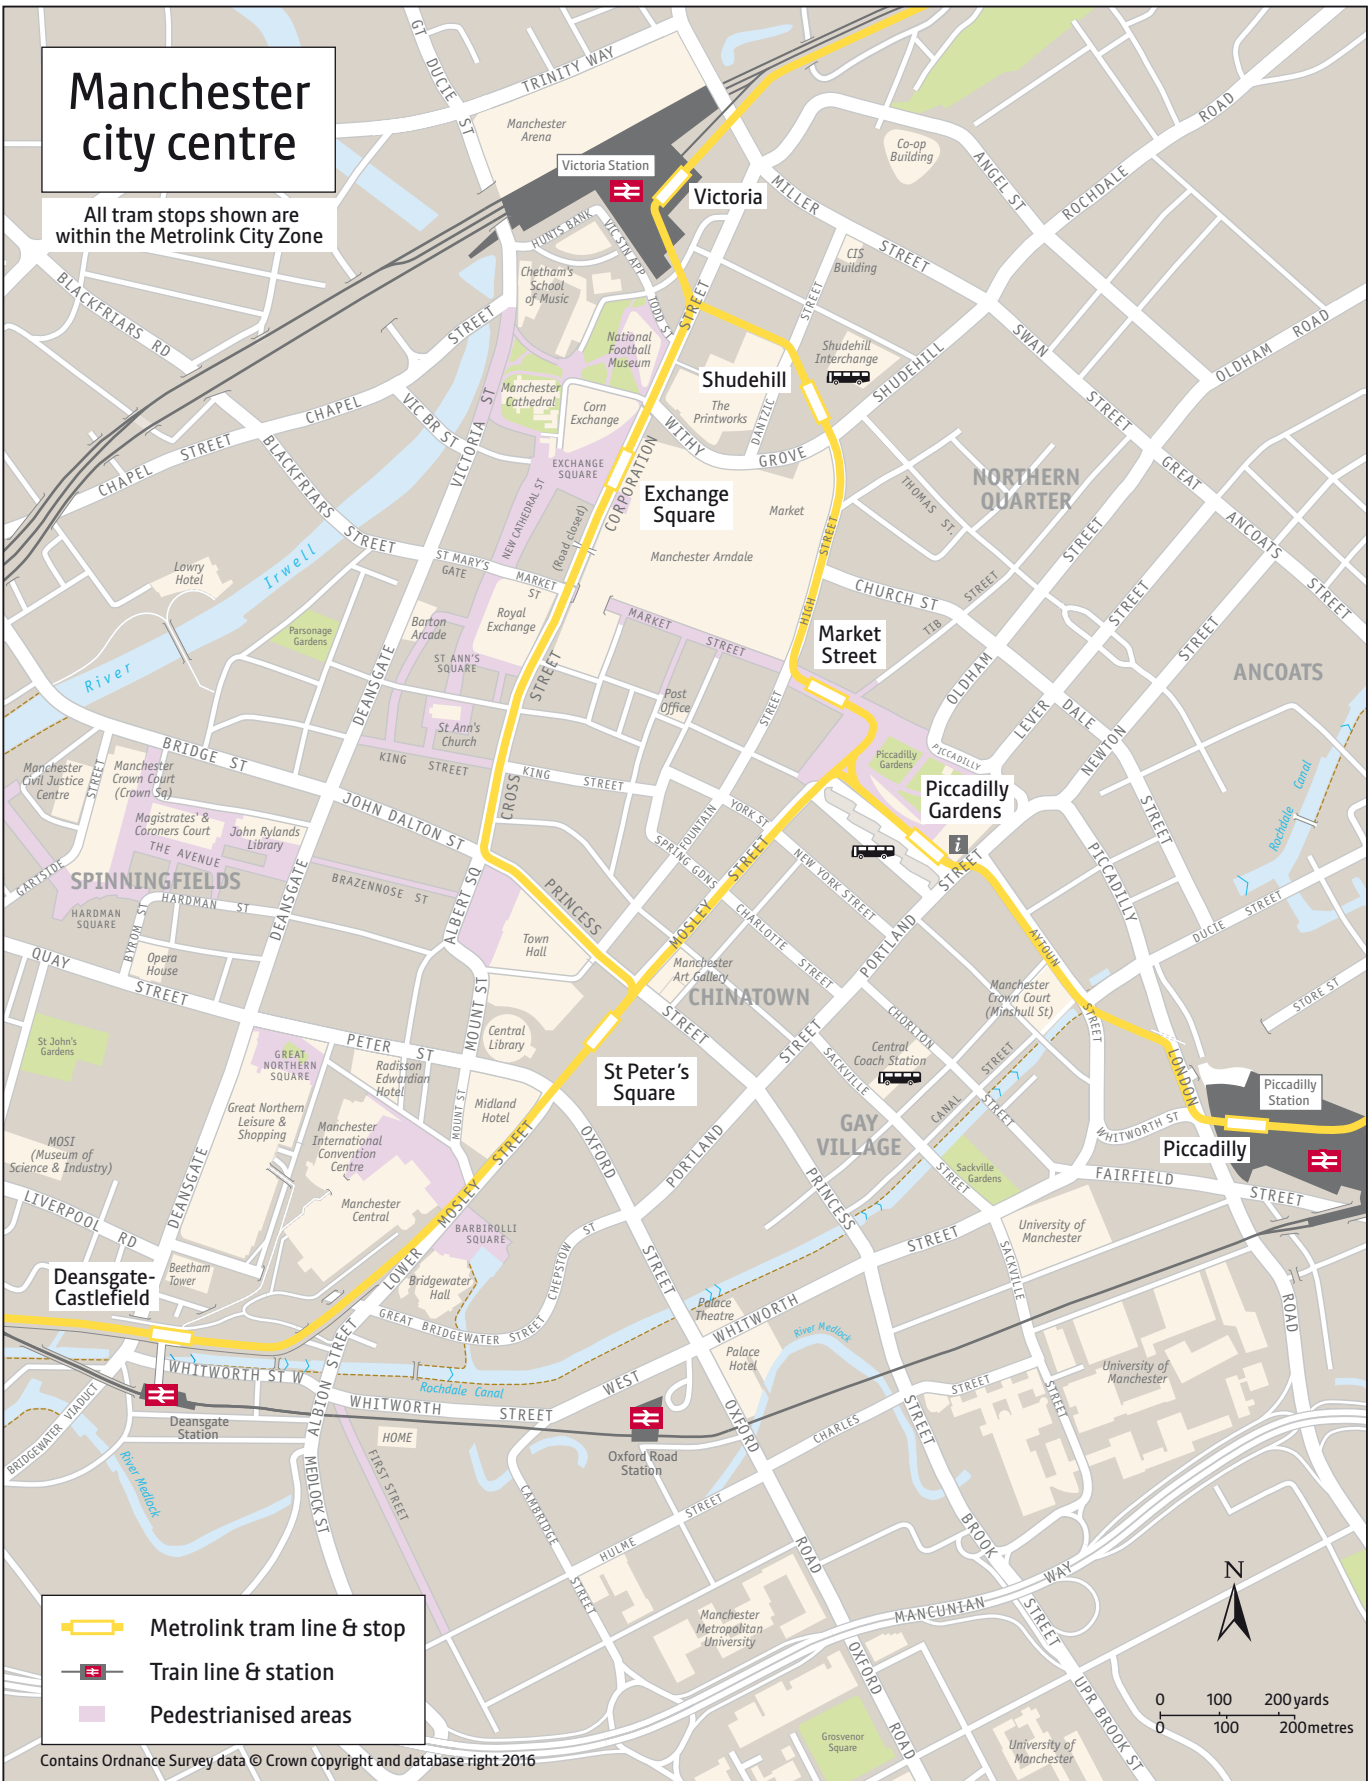

# Manchester city centre

All tram stops shown are within the Metrolink City Zone

-  Metrolink tram line & stop
-  Train line & station
-  Pedestrianised areas

N  
↑

0 100 200 yards  
0 100 200 metres

Contains Ordnance Survey data © Crown copyright and database right 2016